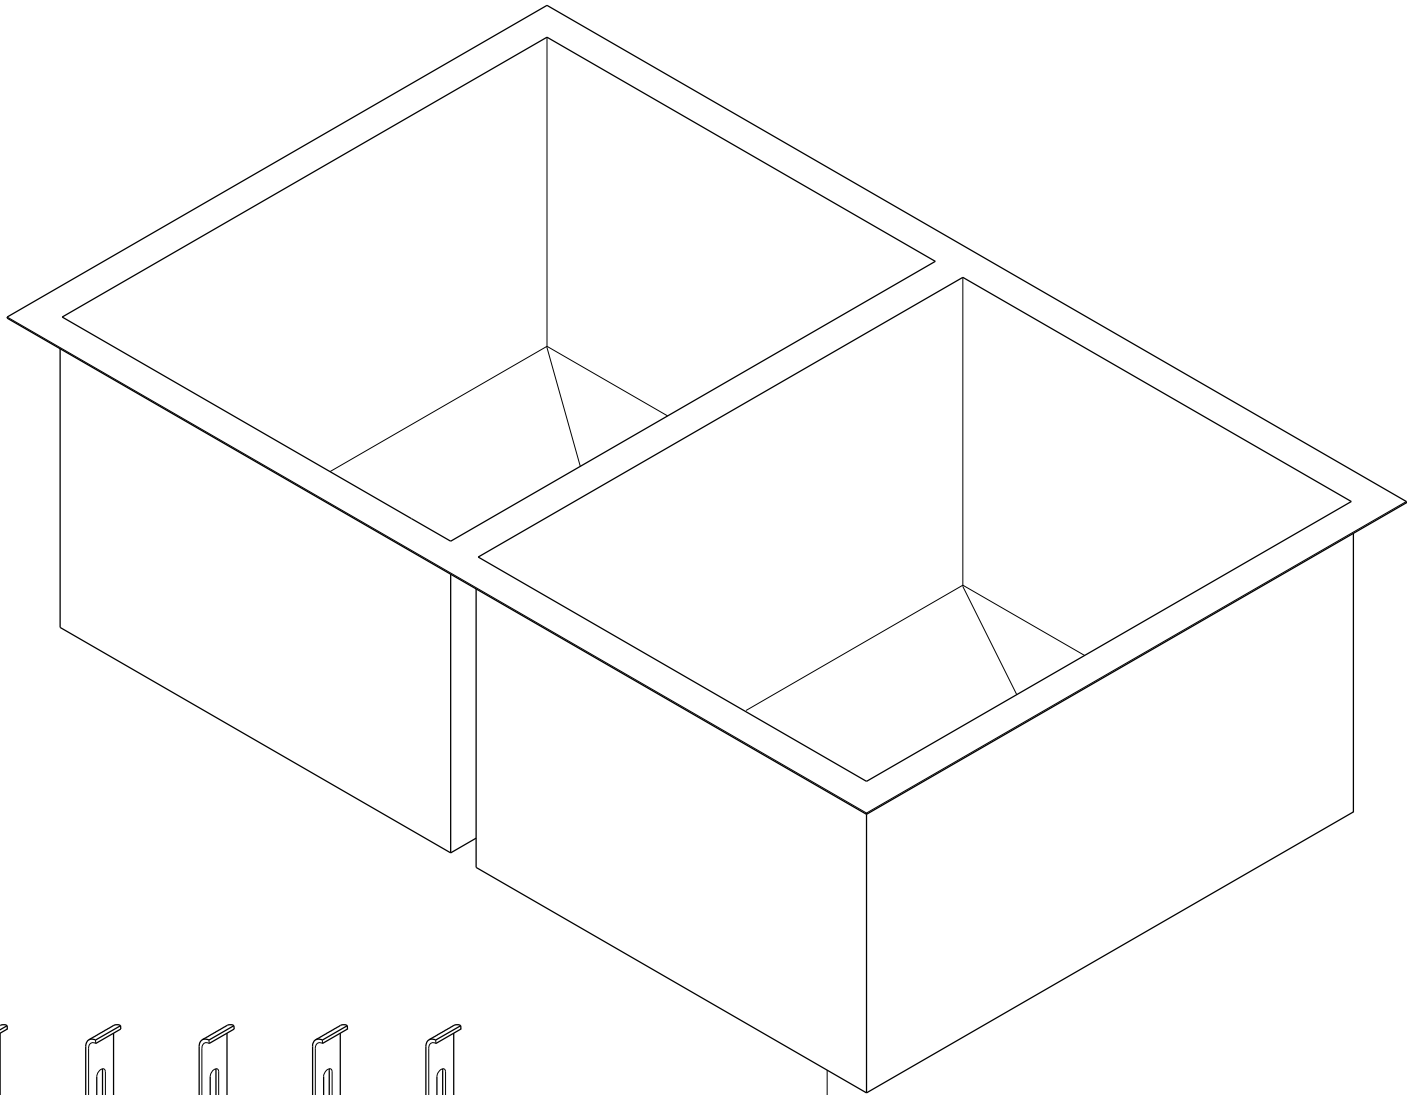

BGKUD321910DBN

Stainless Steel Undermount Double Bowl Kitchen Sink, (L)32" X (W)19" X (D)10"

1

2

3

4