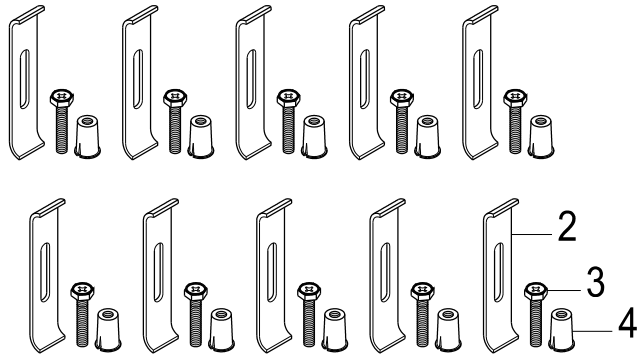

BGKUD321910DBN

Stainless Steel Undermount Double Bowl Kitchen Sink, (L)32" X (W)19" X (D)10"

1

2

3

4